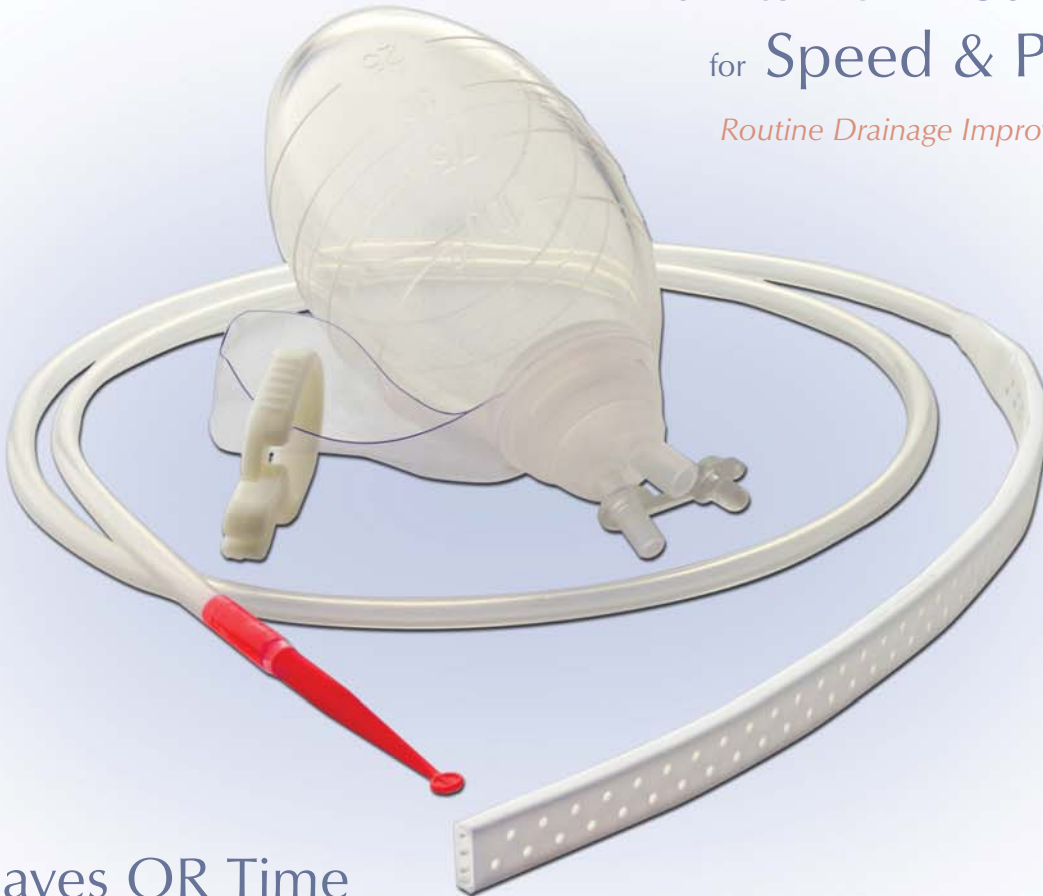

# DrainTow®

Universal Surgical Drainage Set

Maintains Pneumo  
for Speed & Precision

*Routine Drainage Improves Outcomes!*

Saves OR Time  
Reduces Excess Inventory  
Reduces Healthcare Costs

Surgeon's Choice of Drains for Laparoscopic or Open Surgery